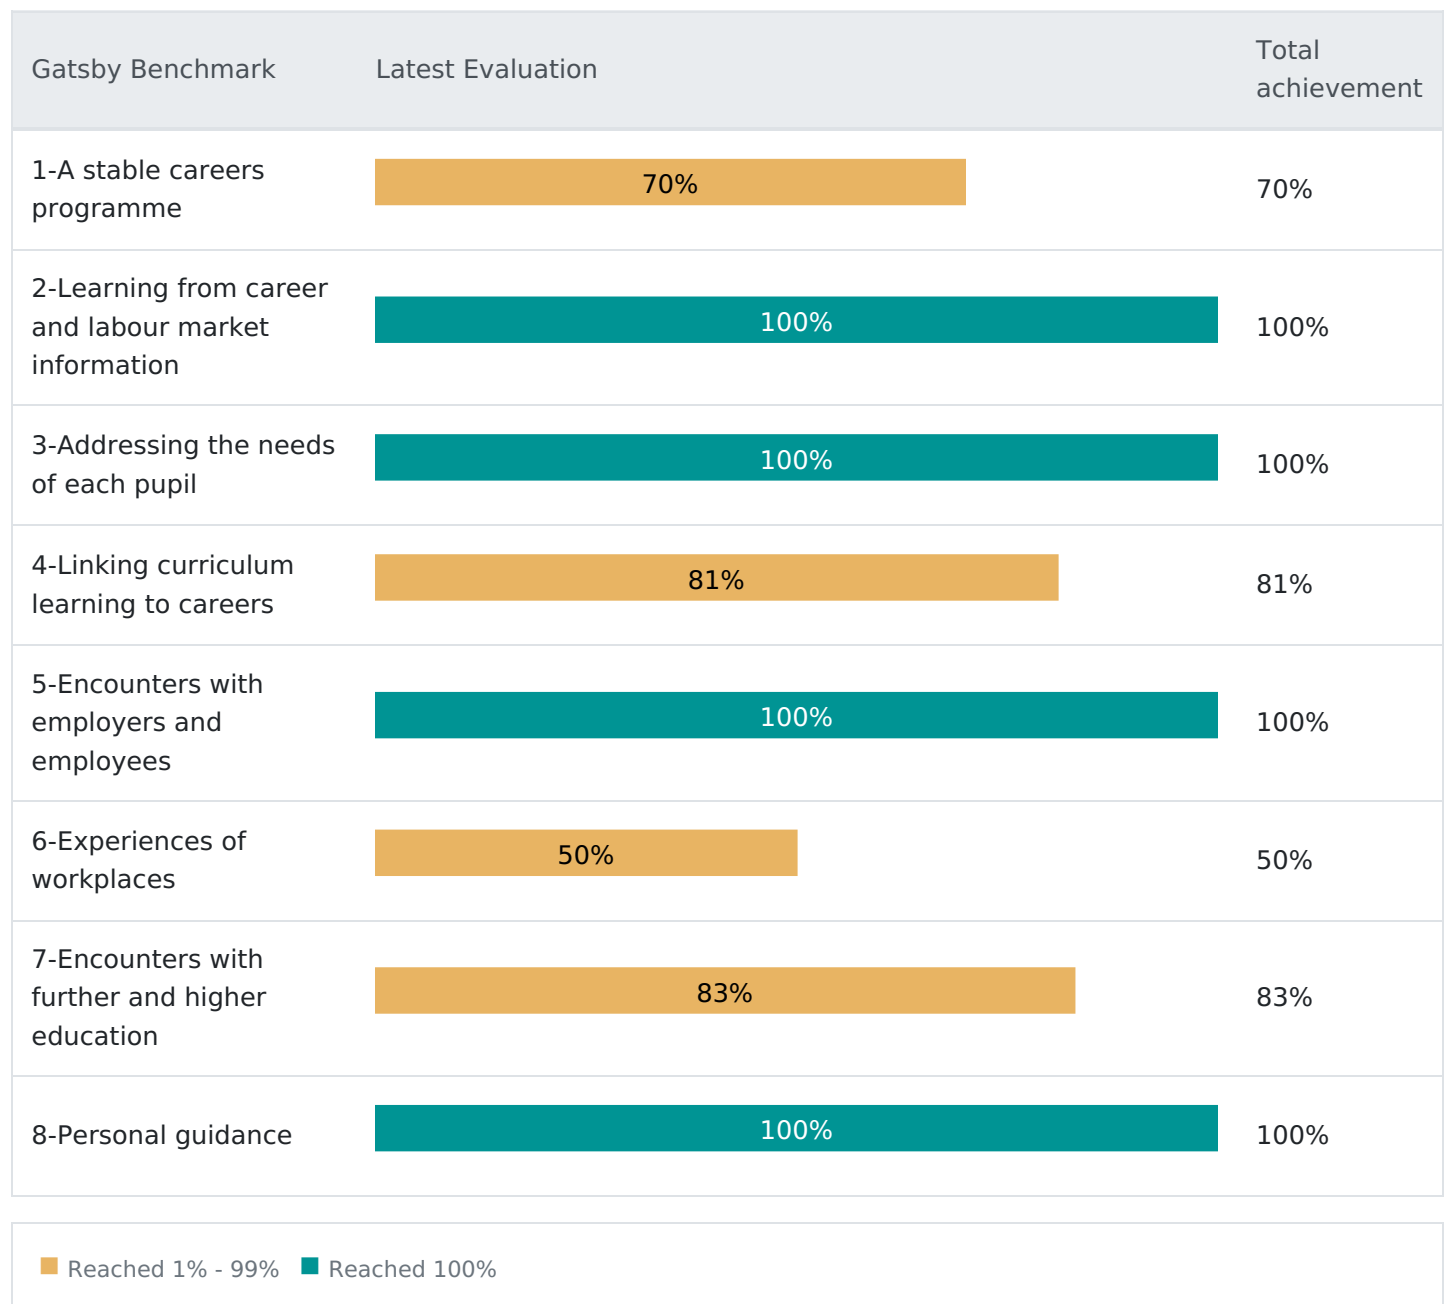

This graph shows your latest evaluation results along with your progress and how your plans are impacting your Compass score.

*This report was generated from Compass+ for **Ormiston Forge Academy**, by **Beverley Evans** on **November 30th 2020 at 11:57**.*